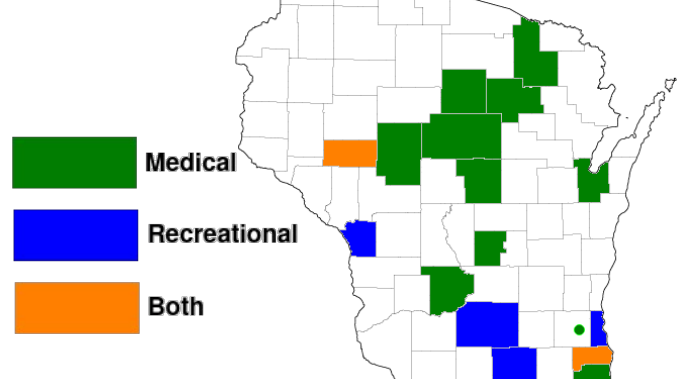

Cannabis Advisory Referendums

Voters in 16 counties and 2 cities will be asked if they think Wisconsin should legalize cannabis for recreational and/or medical use. Vote YES!

Counties: Brown, Clark, Dane, Eau Claire, Forest, Kenosha, La Crosse, Langlade, Lincoln, Marathon, Marquette, Milwaukee, Portage, Racine, Rock, Sauk

Cities: City of Waukesha, City of Racine

More info at:
bit.ly/2018-wi-ref