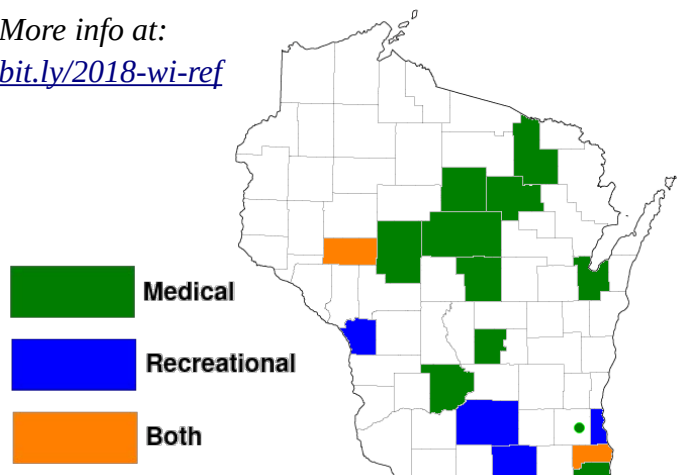

Cannabis Advisory Referendums

Voters in 16 counties and 2 cities will be asked if they think Wisconsin should legalize cannabis for recreational and/or medical use. Vote YES!

Counties: Brown, Clark, Dane, Eau Claire, Forest, Kenosha, La Crosse, Langlade, Lincoln, Marathon, Marquette, Milwaukee, Portage, Racine, Rock, Sauk

Cities: City of Waukesha, City of Racine