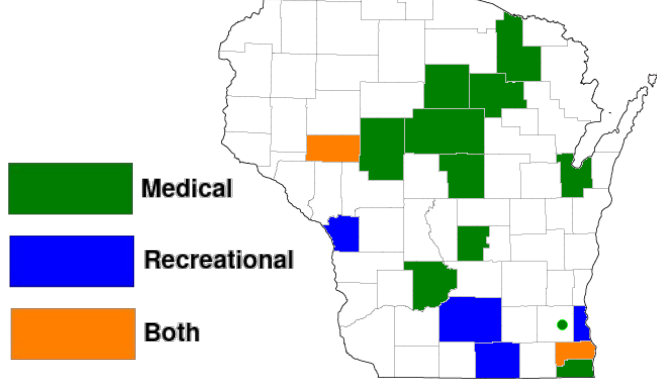

Elect pro-cannabis candidates!

See where candidates stand: bit.ly/can-stances

Tip: Bring this flyer and your phone when voting
(it's legal to lookup info while in the voting booth)

Register to vote!

Register online at:

myvote.wi.gov

Also, find your polling
place and learn what photo
ID you need:

myvote.wi.gov

PAID FOR BY SE WI NORML - sewinorml.org - fb.com/winorml

More info at:
bit.ly/2018-wi-ref

Cannabis Advisory Referendums

Voters in 16 counties and 2 cities will be asked if they think Wisconsin should legalize cannabis for recreational and/or medical use. Vote YES!

Counties: Brown, Clark, Dane, Eau Claire, Forest, Kenosha, La Crosse, Langlade, Lincoln, Marathon, Marquette, Milwaukee, Portage, Racine, Rock, Sauk

Counties: Brown, Clark, Dane, Eau Claire, Forest, Kenosha, La Crosse, Langlade, Lincoln, Marathon, Marquette, Milwaukee, Portage, Racine, Rock, Sauk

Cities: City of Waukesha, City of Racine

More info at:
bit.ly/2018-wi-ref