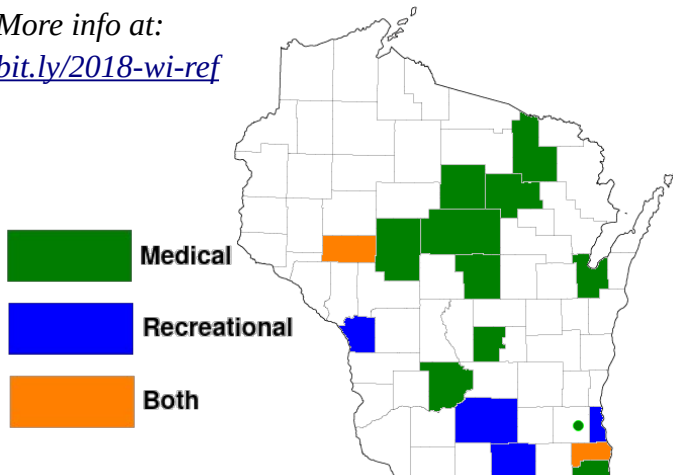

Voters in 16 counties and 2 cities will be asked if they think Wisconsin should legalize cannabis for recreational and/or medical use. Vote YES!

Counties: Brown, Clark, Dane, Eau Claire, Forest, Kenosha, La Crosse, Langlade, Lincoln, Marathon, Marquette, Milwaukee, Portage, Racine, Rock, Sauk

Cities: City of Waukesha, City of Racine

More info at:
bit.ly/2018-wi-ref

Cannabis Advisory Referendums

Voters in 16 counties and 2 cities will be asked if they think Wisconsin should legalize cannabis for recreational and/or medical use. Vote YES!

Counties: Brown, Clark, Dane, Eau Claire, Forest, Kenosha, La Crosse, Langlade, Lincoln, Marathon, Marquette, Milwaukee, Portage, Racine, Rock, Sauk

Cities: City of Waukesha, City of Racine

More info at:
bit.ly/2018-wi-ref

Cannabis Advisory Referendums

Voters in 16 counties and 2 cities will be asked if they think Wisconsin should legalize cannabis for recreational and/or medical use. Vote YES!

Counties: Brown, Clark, Dane, Eau Claire, Forest, Kenosha, La Crosse, Langlade, Lincoln, Marathon, Marquette, Milwaukee, Portage, Racine, Rock, Sauk